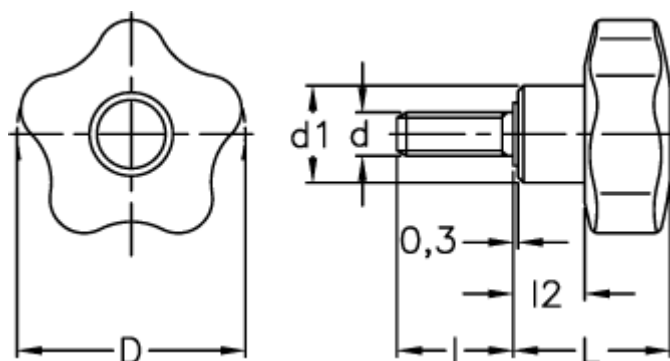

Data Sheet

Article number: 23020698344
Description: E+G Lobe knob
VCT.25 p-M6x30-C4, yellow cap

Measures

D = 25
d1 = 13
d 6g = M6
l = 30
L = 19.0
l2 = 8